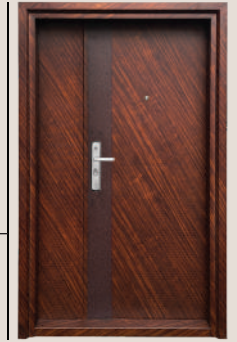

2050X880X70MM M/L OP 5"
2050X980X70MM M/L OP 6"

1950X1200X70MM M/L MS 6"