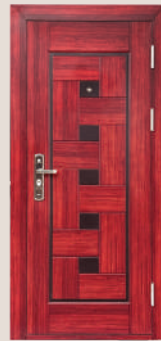

2050x1500x70MM M/L MOBH 9"

2050x1200x70MM M/L MSG 9"
2050x1500x70MM M/L MSG 9"

2050x880x70MM S/L ST 5"

2050x880x70MM M/L MT 5"

2050x1080x70MM M/L MT 6"

2050x880x70MM M/L OP 5"

2050x1080x70MM M/L TD 12.5"

Classic wood craftsmanship highlighted by an elegant center grill design for a timeless entrance.