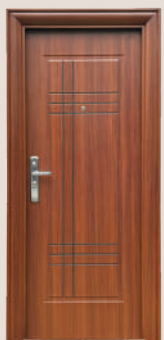

2050X880X70MM S/L 5"

1950X880X70MM M/L 5"
2050X880X70MM M/L 5"
2050X980X70MM M/L 6"

2050X1080X70MM M/L 6"

2050X1080X70MM M/L BH 9"

2050X1200X70MM M/L MS 6"

2050X1200X70MM M/L MSBH 9"

2050X1500X70MM M/L MOBH 9"

2050X1500X70MM M/L MSBH 9"

2050X1200X70MM M/L MSGBH 9"
2050X1500X70MM M/L MSGBH 9"