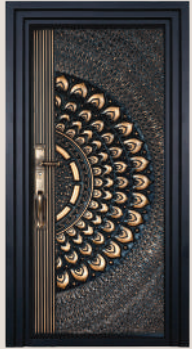

2050X1080X90MM M/L 9"

2050X1200X90MM M/L MS 9"
2350X1200X90MM M/L MS 9"

2050X1500X90MM M/L MS 9"

2050X1600X90MM M/L MO 9"

2350X1600X90MM M/L MO 9"
2350X1800X90MM M/L MO 9"

2050X1200X90MM M/L MSG 9"