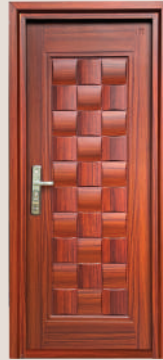

2050X880X70MM S/L 5"

2050X880X70MM M/L 5"
2050X980X70MM M/L 6"