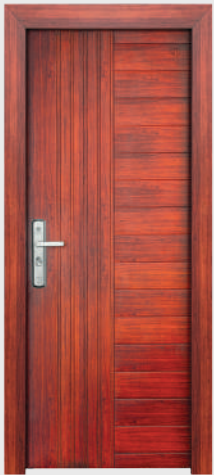

2050X880X70MM S/L 5"

2050X880X70MM M/L 5"
2050X980X70MM M/L 6"

2050X1080X70MM M/L 6"

2050X1080X70MM M/L BH 9"

2050X1200X70MM M/L MS 6"