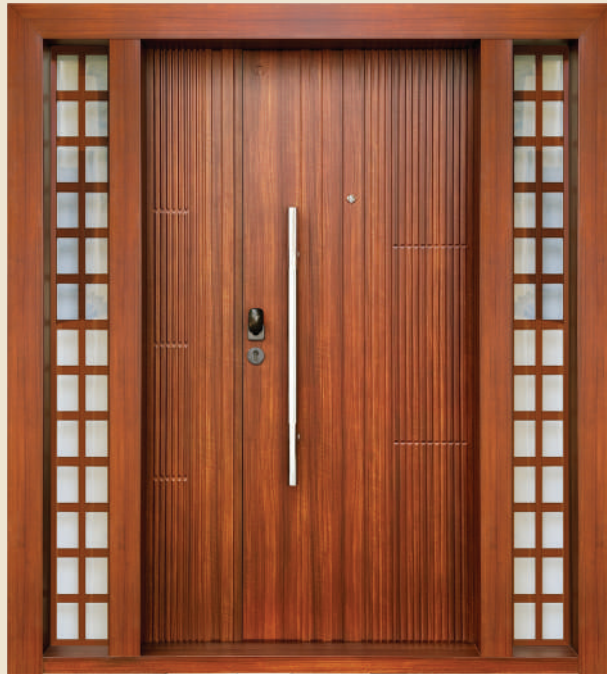

Smartlock system

SD 407

2050X1500X90MM M/L MSS 9"

SD 410

2050X1500X90MM M/L MSBHS 9"

SD 300

2050X1500X70MM M/L MSWBH 9"

SD 301