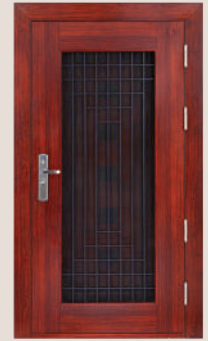

2050x1500x70MM M/L MOBH 9"

2050x1200x70MM M/L MSG 9"
2050x1500x70MM M/L MSG 9"

2050x880x70MM S/L ST 5"

2050x880x70MM M/L MT 5"

2050x1080x70MM M/L MT 6"

2050x880x70MM M/L OP 5"

2050x1080x70MM M/L TD 12.5"

Classic wood craftsmanship highlighted by an elegant center grill design for a timeless entrance.