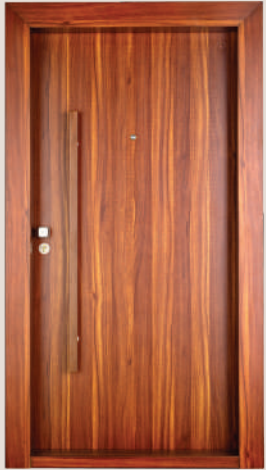

2050X1080X70MM M/L BH 9"