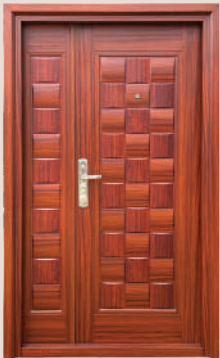

2050X1080X70MM M/L 6"
2050X1080X70MM M/L 9"