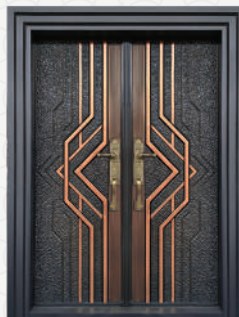

SD 502 MO

SD 504 MO

SD 501 MS

Smarter access,
Stronger protection.

SD 505

2050X1500X90MM M/L MOS 9"

**Strength carved
in gold and shadow.**

**The Power of
Perfect Protection.**