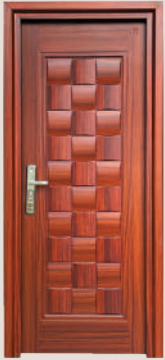

2050X880X70MM S/L 5"

2050X880X70MM M/L 5"
2050X980X70MM M/L 6"

2050X1080X70MM M/L 6"
2050X1080X70MM M/L 9"

2050X1200X70MM M/L 6"

2050X1080X70MM M/L TD 12.5"

1950X880X70MM M/L OP 5"