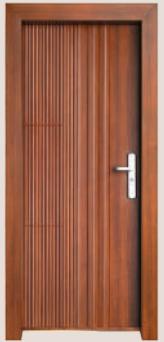

2050X880X70MM S/L 5"

2050X880X70MM M/L 5"
2050X980X70MM M/L 6"

2050X1080X70MM M/L 6"

2050X1080X70MM M/L BH 9"

2050X1200X70MM M/L MS 6"

2050X1200X70MM M/L MSGBH 9"

2050X880X70MM M/L OP 5"
2050X980X70MM M/L OP 6"

2050X880X70MM S/L ST 5"

2050X880X70MM M/L MT 5"
2050X980X70MM M/L MT 6"

2150X1200X70MM M/L MSBH 9"

2150X1080X70MM M/L BH 9"

2150X980X70MM S/L 6"
2150X980X70MM M/L 6"