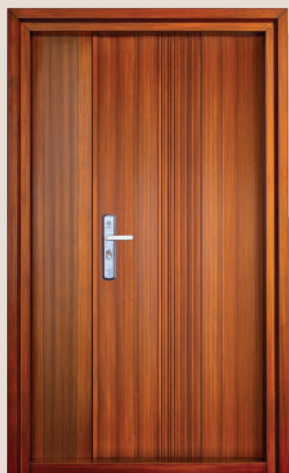

1950X880X70MM S/L 5"
2350X980X70MM S/L 6"

1950X880X70MM M/L 5"
2350X880X70MM M/L 5"
2350X980X70MM M/L 6"
2350X1080X70MM M/L 6"