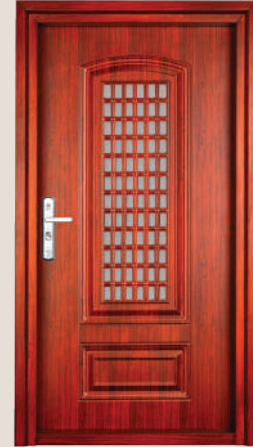

2050X980X70MM M/L 6"

2050X1200X70MM M/L MS 9"