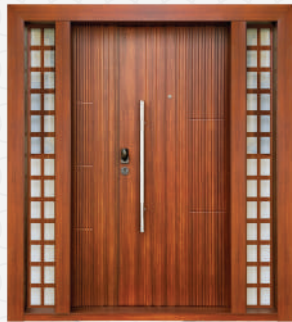

SD 301 MS2WBH