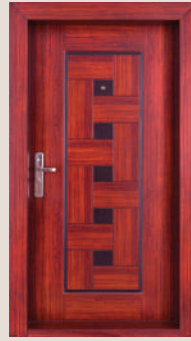

2050x980x70MM S/L
2050x880x70MM S/L 5"

2050x880x70MM M/L 5"
2050x980x70MM M/L 6"
1950x880x70MM M/L 5"
1950x980x70MM M/L 6"