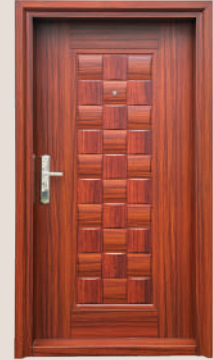

2050X1080X70MM M/L 6"
2050X1080X70MM M/L 9"