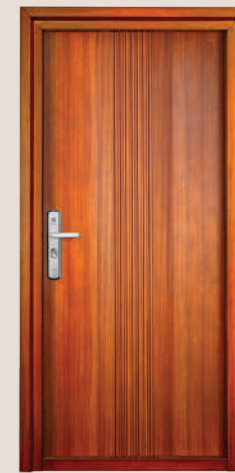

1950X880X70MM S/L 5"
2350X980X70MM S/L 6"

1950X880X70MM M/L 5"
2350X880X70MM M/L 5"
2350X980X70MM M/L 6"
2350X1080X70MM M/L 6"