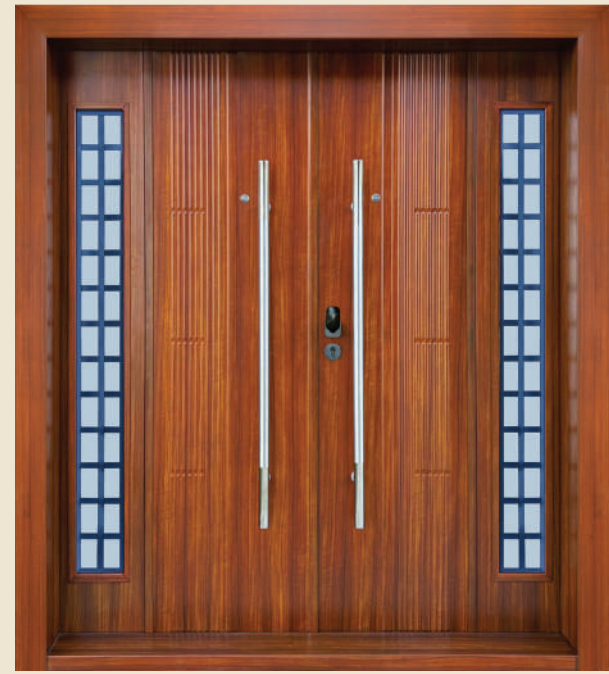

2050X1800X70MM M/L MO2GBH 9"