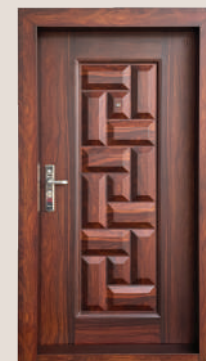

2050X1080X70MM	M/L 5"
2050X980X70MM	M/L 6"
2050X1080X70MM	M/L 6"
2050X1080X70MM	M/L 9"
1950X980X70MM	M/L 6"
1950X1080X70MM	M/L 6"