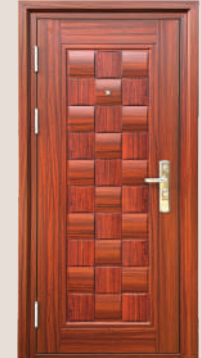

1950X880X70MM M/L OP 5"