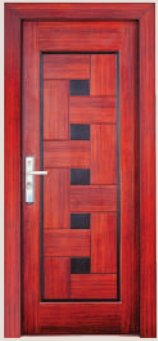

2050x980x70MM S/L
2050x880x70MM S/L 5"

2050x880x70MM M/L 5"
2050x980x70MM M/L 6"
1950x880x70MM M/L 5"
1950x980x70MM M/L 6"

2050x1080x70MM M/L 6"
2050x1080x70MM M/L 9"
1950x1080x70MM M/L 9"

2050x1200x70MM M/L MS 6"
2050x1200x70MM M/L MS 9"
1950x1200x70MM M/L MS 6"

2050x1500x70MM M/L MOBH 9"

2050x1200x70MM M/L MSG 9"
2050x1500x70MM M/L MSG 9"

2050x880x70MM S/L ST 5"

2050x880x70MM M/L MT 5"

2050x1080x70MM M/L MT 6"

2050x880x70MM M/L OP 5"

2050x1080x70MM M/L TD 12.5"